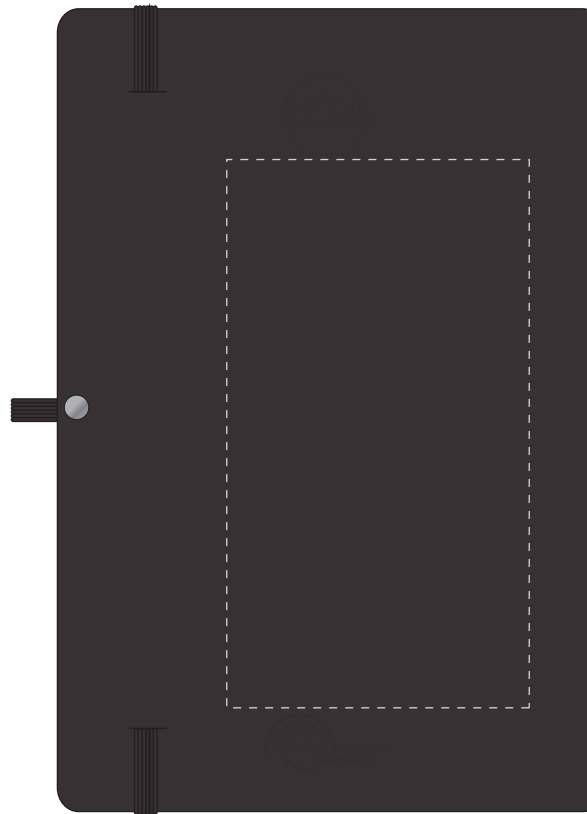

Your Ref:	Quantity:	Product Code: QS1021
Our Ref:	Version: 1	Product Colour: BLACK

**PRINTING CONCERNS:****PRODUCT INFO: DUE TO THE NATURE OF THE PRODUCT THE PRINT POSITION MAY VARY BY 2 - 3 MM**

Please note that this product has Sustainability Markings that are not visible from this perspective

We stock this item in the following colours

**PANTONE REFERENCE(S)**

● Colour 1

ARTWORK SCALE 50%

Product Image for visualisation  
- colours may vary

**CENTRED TO PRINT AREA**  
**CENTRED TO NOTEBOOK**

The dashed line is to demonstrate print area and will not appear on your printed item

To proceed, please approve visual via the online system.

ARTWORK SCALE 100%  
Max print area: 80mm x 145mm